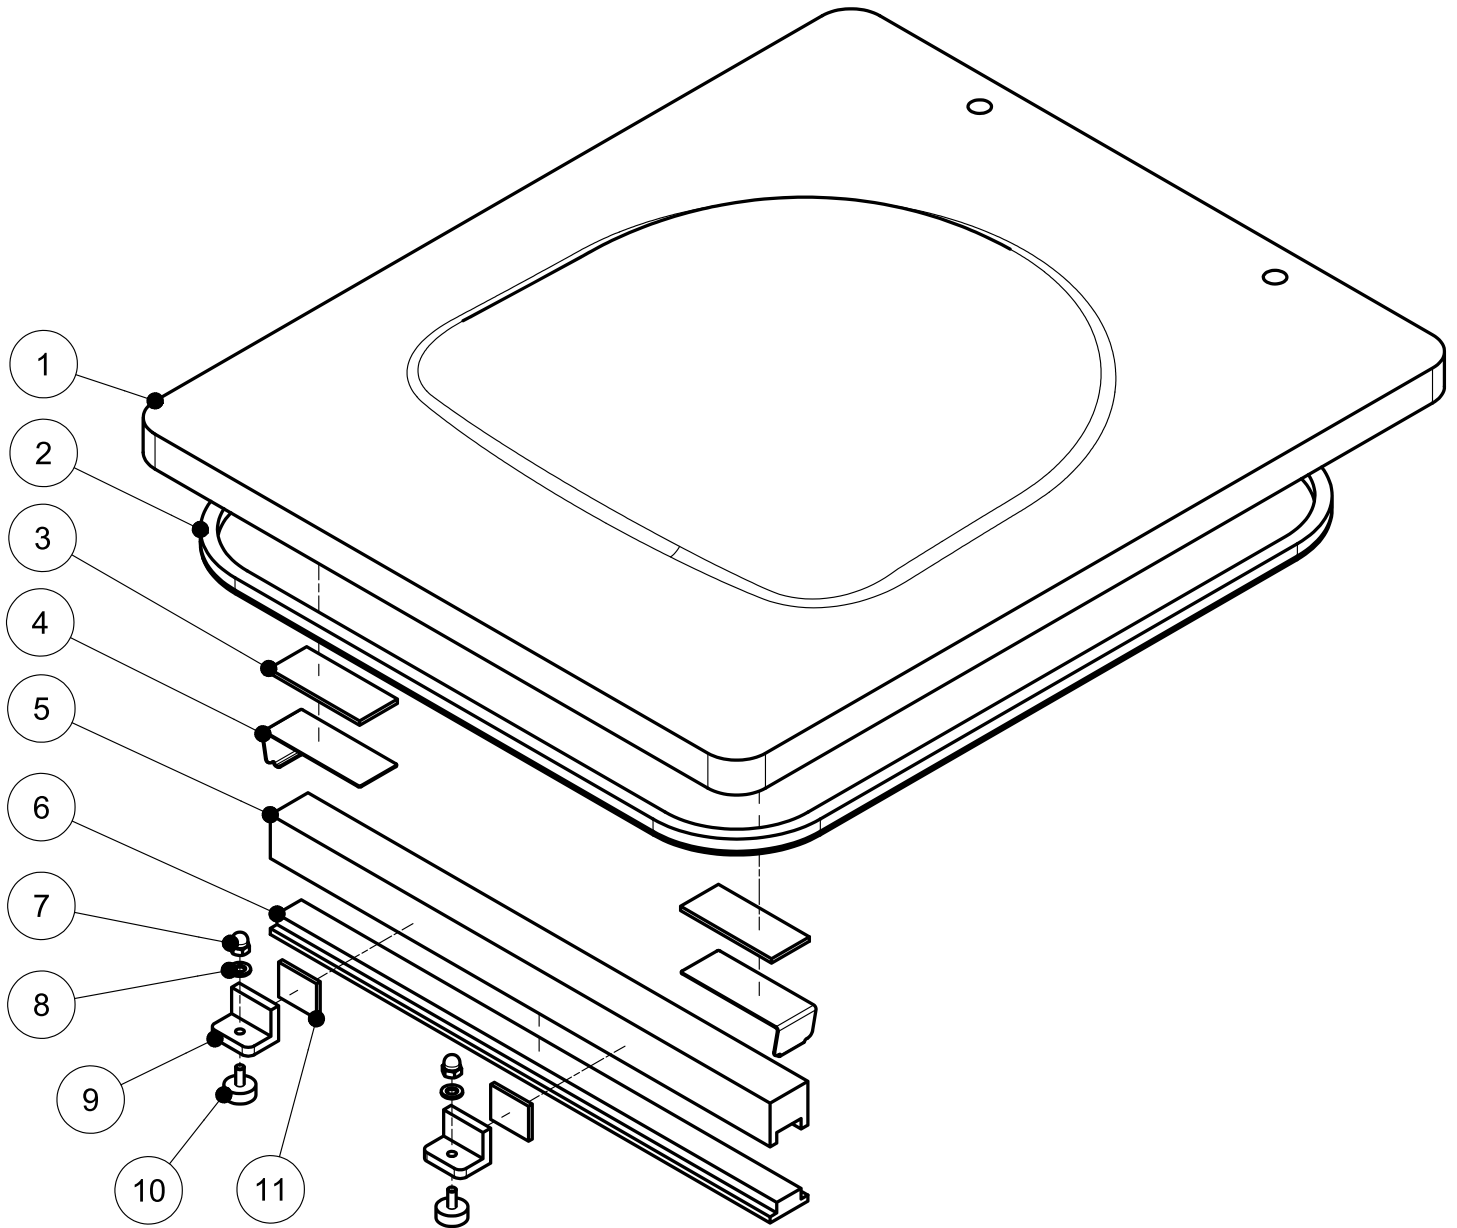

Parts Breakdown

Model VP-NL-3016-SN 59011

Overall

Parts Breakdown

Model VP-NL-3016-SN 59011

Vacuum Chamber

Parts Breakdown

Model VP-NL-3016-SN 59011

Lid

Parts Breakdown

Model VP-NL-3016-SN 59011

Hinge

Parts Breakdown

Model VP-NL-3016-SN 59011

Air Valve

Parts Breakdown

Model *VP-NL-3016-SN* 59011

Transformer

Parts Breakdown

Model VP-NL-3016-SN 59011

Control Panel

Parts Breakdown

Model VP-NL-3016-SN 59011

Overall