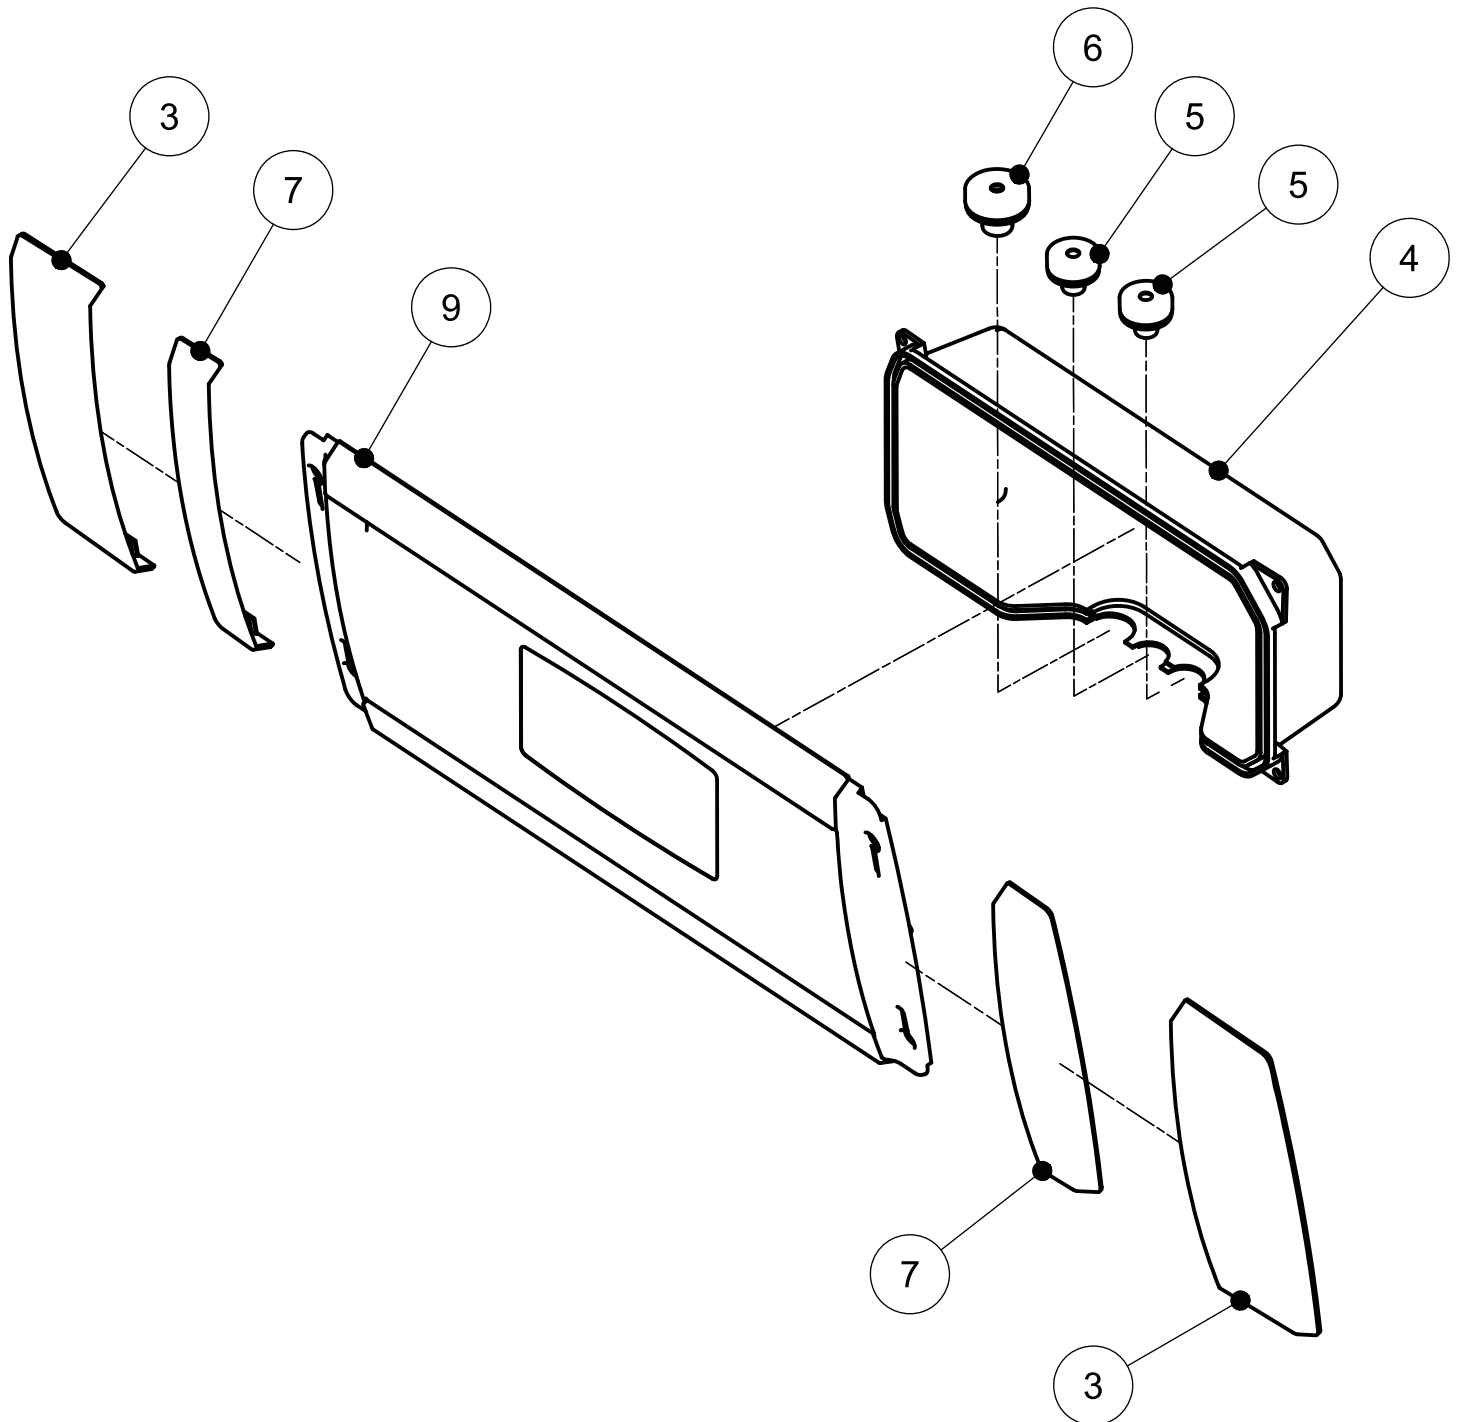

Model *VP-NL-3016-SN* 59011

Transformer

Parts Breakdown

Model VP-NL-3016-SN 59011

Control Panel

Parts Breakdown

Model VP-NL-3016-SN 59011

Overall

Parts Breakdown

Model VP-NL-3016-SN 59011

Vacuum Chamber

Item No.	Description	Position	Item No.	Description	Position	Item No.	Description	Position
AI909	T3 Vacuumbak Gas for 59011	1A	35201	Elbow Brass for Gaspipe for 59011	10	27821	Slotted Cheese Head Screw M3x16 A2 DIN84 for 59011	18
AI910	T3 Vacuumbak for 59011	1B	30019	Hose Clip Klemfa 12.8x14.8mm for 59011	11	27822	Castle Washer M3 for 59011	19
65765	Verlengstuk Sealcilinder 27mm for 59011	2	AI911	Slangenboom Gas Table Top-03 for 59011	12	15775	Micro Switch MV3003L for 59011	20
65764	Sealcylinder 90mm Trough Shaft As-semb. for 59011	3	27810	Spring Ring with Cover 6mm / Shaft Locker with Cover for 59011	13	65772	M3 Washer DIN 9021 for 59011	21
27832	O-Ring 40x3mm for 59011	4	AI912	Schamieras TT-03 for 59011	14	27823	Hexagon Nut M3 DIN934 A2 for 59011	22
65774	Distance Ring 8mm for Seal Cilinder 90mm for 59011	5	AI893	Schamierdeel T3 for 59011	15	AI886	Sealsnoer C1-12 for 59011	25
27381	O-Ring 34x3mm for 59011	6	47339	Comb.Valve Model-I LV for 59011	16A	65776	Spring Washer Din 127 - A4 for 59011	26
27799	Plastic Nut M24 for 59011	7	AI913	Combinatieventiel Model-I SA/LV for 59011	16B	27830	Slotted Cheese Head Screw M4x6 A2 DIN84 for 59011	27
65766	Opsteeknippel 1/8"x6mm for 59011	8	35215	Capnut High M5 D1587 A2 for 59011	17			