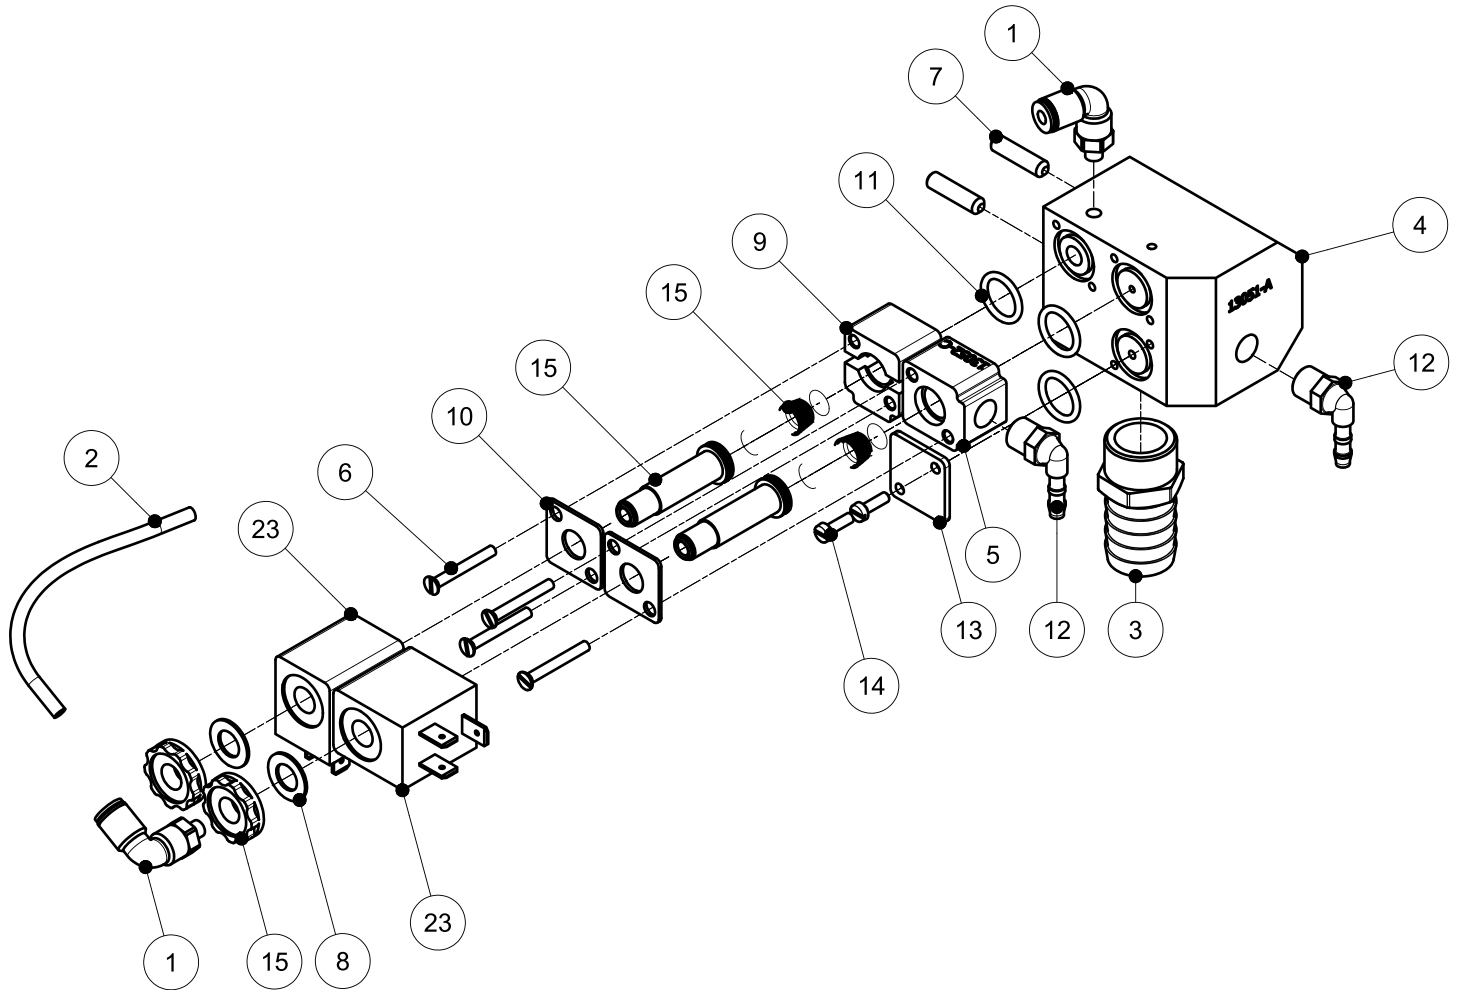

Parts Breakdown

Model VP-NL-3016-SN 59011

Overall

Parts Breakdown

Model VP-NL-3016-SN 59011

Vacuum Chamber

Parts Breakdown

Model VP-NL-3016-SN 59011

Lid

Parts Breakdown

Model VP-NL-3016-SN 59011

Hinge

Parts Breakdown

Model VP-NL-3016-SN 59011

Air Valve

Parts Breakdown

Model *VP-NL-3016-SN* 59011

Transformer

Parts Breakdown

Model VP-NL-3016-SN 59011

Control Panel

Parts Breakdown

Model VP-NL-3016-SN 59011

Overall

Parts Breakdown

Model VP-NL-3016-SN 59011

Vacuum Chamber

Item No.	Description	Position	Item No.	Description	Position	Item No.	Description	Position
AI909	T3 Vacuumbak Gas for 59011	1A	35201	Elbow Brass for Gaspipe for 59011	10	27821	Slotted Cheese Head Screw M3x16 A2 DIN84 for 59011	18
AI910	T3 Vacuumbak for 59011	1B	30019	Hose Clip Klemfa 12.8x14.8mm for 59011	11	27822	Castle Washer M3 for 59011	19
65765	Verlengstuk Sealcilinder 27mm for 59011	2	AI911	Slangenboom Gas Table Top-03 for 59011	12	15775	Micro Switch MV3003L for 59011	20
65764	Sealcylinder 90mm Trough Shaft As-semb. for 59011	3	27810	Spring Ring with Cover 6mm / Shaft Locker with Cover for 59011	13	65772	M3 Washer DIN 9021 for 59011	21
27832	O-Ring 40x3mm for 59011	4	AI912	Schamieras TT-03 for 59011	14	27823	Hexagon Nut M3 DIN934 A2 for 59011	22
65774	Distance Ring 8mm for Seal Cilinder 90mm for 59011	5	AI893	Schamierdeel T3 for 59011	15	AI886	Sealsnoer C1-12 for 59011	25
27381	O-Ring 34x3mm for 59011	6	47339	Comb.Valve Model-I LV for 59011	16A	65776	Spring Washer Din 127 - A4 for 59011	26
27799	Plastic Nut M24 for 59011	7	AI913	Combinatieventiel Model-I SA/LV for 59011	16B	27830	Slotted Cheese Head Screw M4x6 A2 DIN84 for 59011	27
65766	Opsteeknippel 1/8"x6mm for 59011	8	35215	Capnut High M5 D1587 A2 for 59011	17			