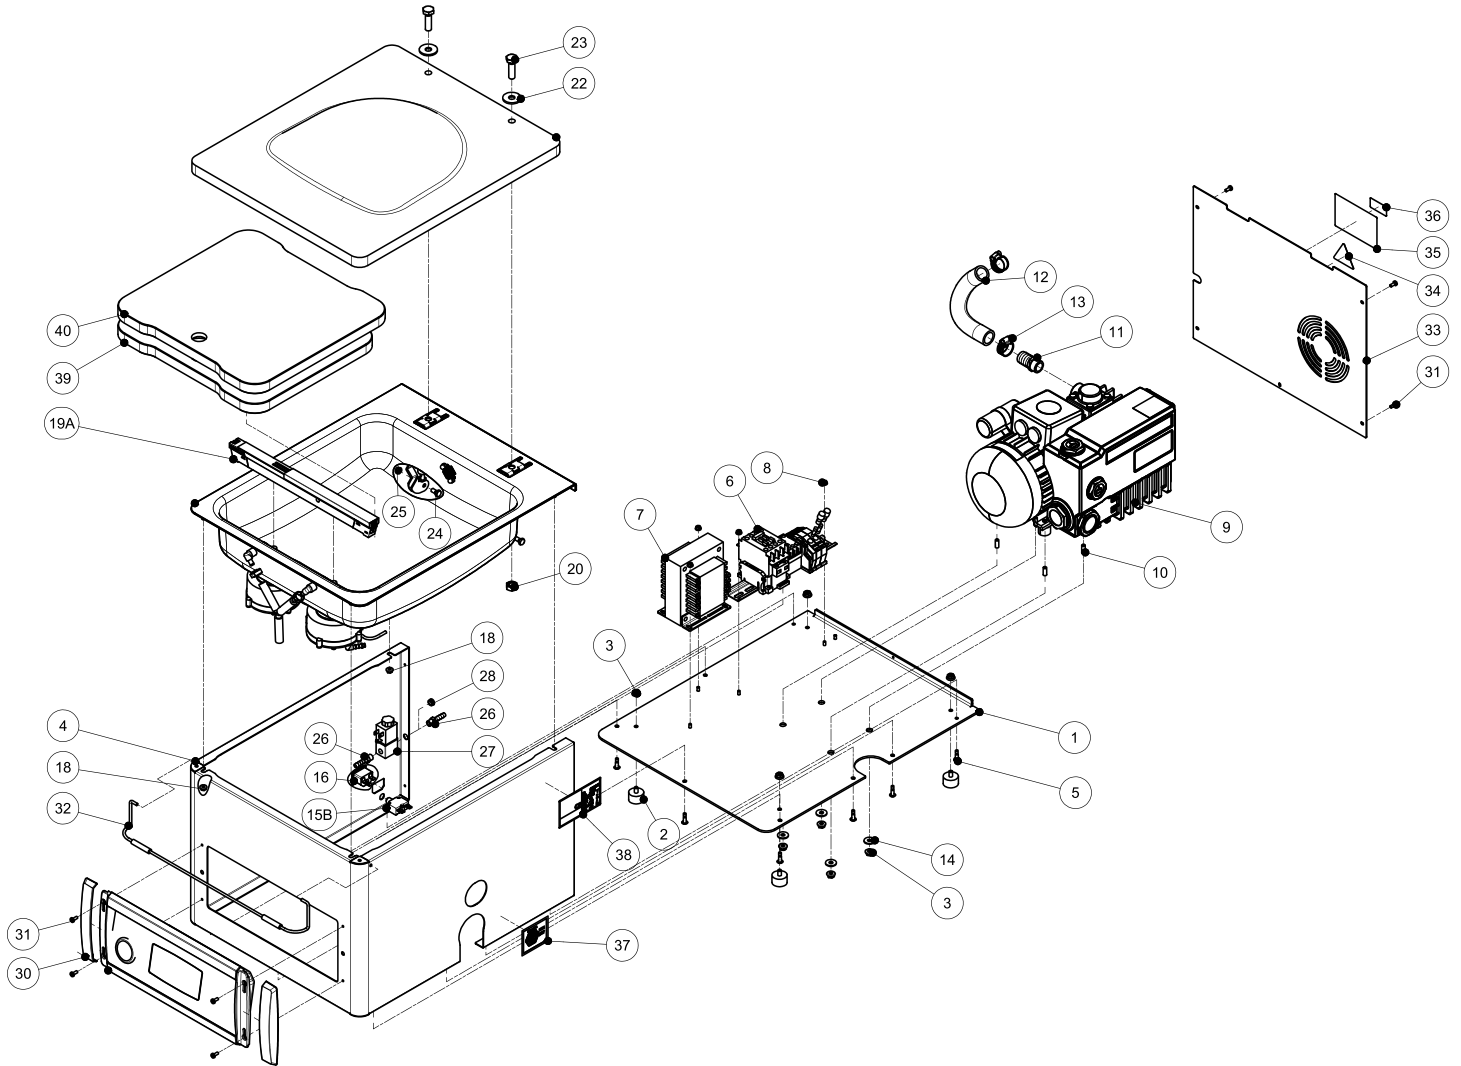

Parts Breakdown

Model VP-NL-3016-SN 59011

Overall

Parts Breakdown

Model VP-NL-3016-SN 59011

Vacuum Chamber

Parts Breakdown

Model VP-NL-3016-SN 59011

Lid

Parts Breakdown

Model VP-NL-3016-SN 59011

Hinge

Parts Breakdown

Model VP-NL-3016-SN 59011

Air Valve

Parts Breakdown

Model *VP-NL-3016-SN* 59011

Transformer

Parts Breakdown

Model VP-NL-3016-SN 59011

Control Panel

Parts Breakdown

Model VP-NL-3016-SN 59011

Overall

Parts Breakdown

Model VP-NL-3016-SN 59011

Vacuum Chamber

Item No.	Description	Position	Item No.	Description	Position	Item No.	Description	Position
AI909	T3 Vacuumbak Gas for 59011	1A	35201	Elbow Brass for Gaspipe for 59011	10	27821	Slotted Cheese Head Screw M3x16 A2 DIN84 for 59011	18
AI910	T3 Vacuumbak for 59011	1B	30019	Hose Clip Klemfa 12.8x14.8mm for 59011	11	27822	Castle Washer M3 for 59011	19
65765	Verlengstuk Sealcilinder 27mm for 59011	2	AI911	Slangenboom Gas Table Top-03 for 59011	12	15775	Micro Switch MV3003L for 59011	20
65764	Sealcylinder 90mm Trough Shaft As-semb. for 59011	3	27810	Spring Ring with Cover 6mm / Shaft Locker with Cover for 59011	13	65772	M3 Washer DIN 9021 for 59011	21
27832	O-Ring 40x3mm for 59011	4	AI912	Schamieras TT-03 for 59011	14	27823	Hexagon Nut M3 DIN934 A2 for 59011	22
65774	Distance Ring 8mm for Seal Cilinder 90mm for 59011	5	AI893	Schamierdeel T3 for 59011	15	AI886	Sealsnoer C1-12 for 59011	25
27381	O-Ring 34x3mm for 59011	6	47339	Comb.Valve Model-I LV for 59011	16A	65776	Spring Washer Din 127 - A4 for 59011	26
27799	Plastic Nut M24 for 59011	7	AI913	Combinatieventiel Model-I SA/LV for 59011	16B	27830	Slotted Cheese Head Screw M4x6 A2 DIN84 for 59011	27
65766	Opsteeknippel 1/8"x6mm for 59011	8	35215	Capnut High M5 D1587 A2 for 59011	17			