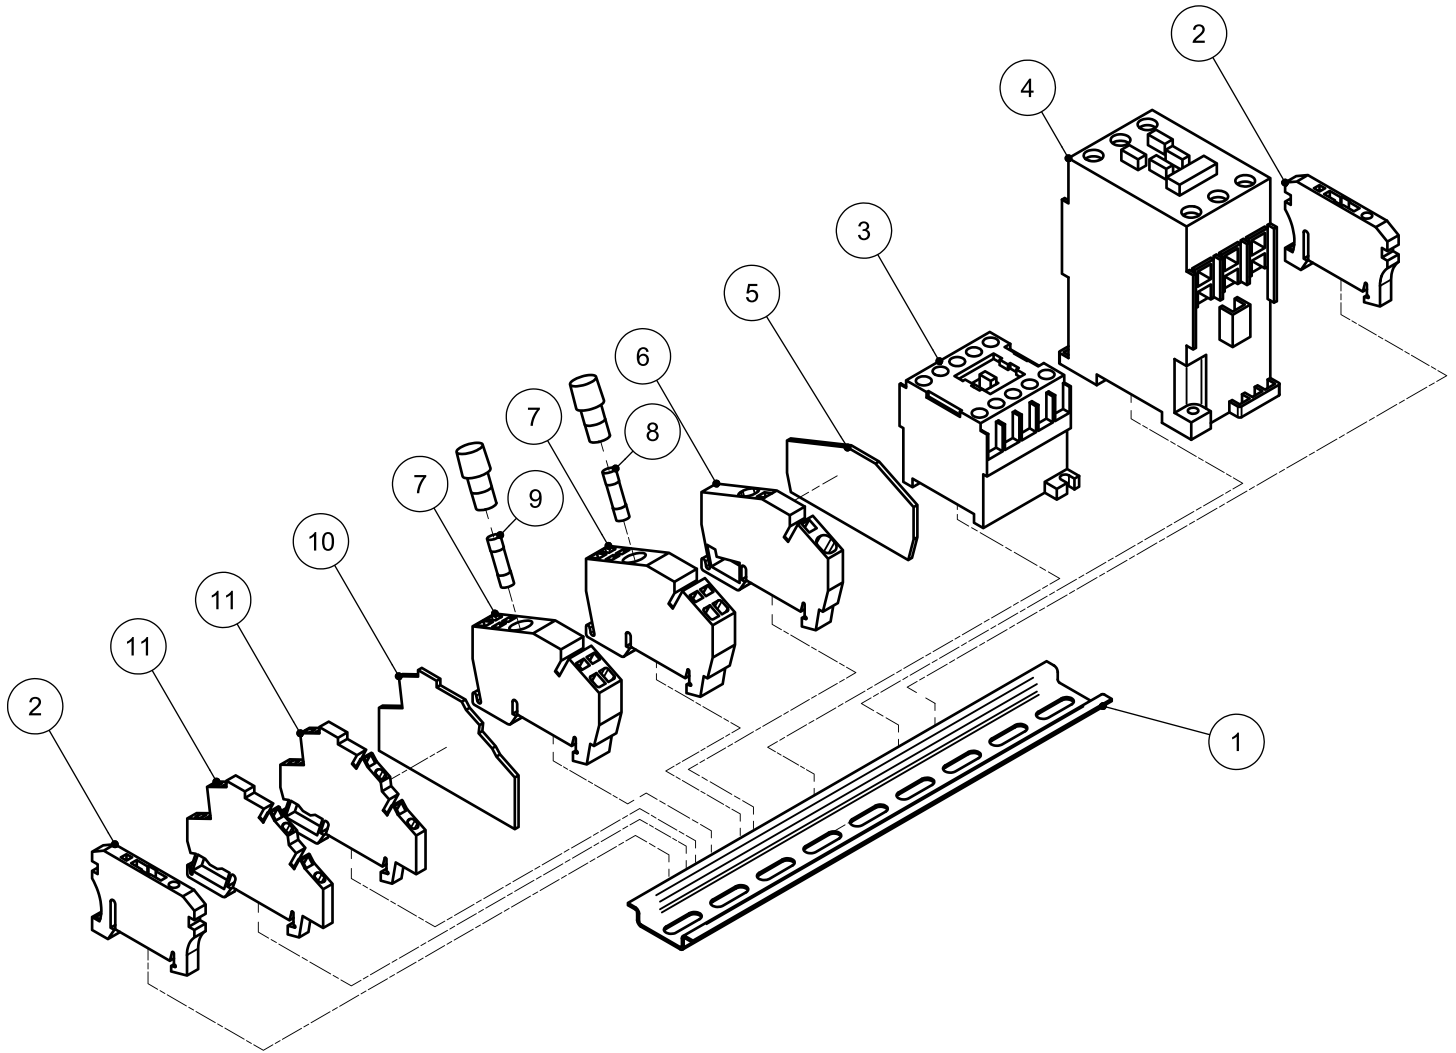

Parts Breakdown

Model VP-NL-3016-SN 59011

Overall

Parts Breakdown

Model VP-NL-3016-SN 59011

Vacuum Chamber

Parts Breakdown

Model VP-NL-3016-SN 59011

Lid

Parts Breakdown

Model VP-NL-3016-SN 59011

Hinge

Parts Breakdown

Model VP-NL-3016-SN 59011

Air Valve

Parts Breakdown

Model *VP-NL-3016-SN* 59011

Transformer

Parts Breakdown

Model VP-NL-3016-SN 59011

Control Panel

Parts Breakdown

Model VP-NL-3016-SN 59011

Overall

Parts Breakdown

Model VP-NL-3016-SN 59011

Vacuum Chamber

Item No.	Description	Position	Item No.	Description	Position	Item No.	Description	Position
AI909	T3 Vacuumbak Gas for 59011	1A	35201	Elbow Brass for Gaspipe for 59011	10	27821	Slotted Cheese Head Screw M3x16 A2 DIN84 for 59011	18
AI910	T3 Vacuumbak for 59011	1B	30019	Hose Clip Klemfa 12.8x14.8mm for 59011	11	27822	Castle Washer M3 for 59011	19
65765	Verlengstuk Sealcilinder 27mm for 59011	2	AI911	Slangenboom Gas Table Top-03 for 59011	12	15775	Micro Switch MV3003L for 59011	20
65764	Sealcylinder 90mm Trough Shaft As-semb. for 59011	3	27810	Spring Ring with Cover 6mm / Shaft Locker with Cover for 59011	13	65772	M3 Washer DIN 9021 for 59011	21
27832	O-Ring 40x3mm for 59011	4	AI912	Schamieras TT-03 for 59011	14	27823	Hexagon Nut M3 DIN934 A2 for 59011	22
65774	Distance Ring 8mm for Seal Cilinder 90mm for 59011	5	AI893	Schamierdeel T3 for 59011	15	AI886	Sealsnoer C1-12 for 59011	25
27381	O-Ring 34x3mm for 59011	6	47339	Comb.Valve Model-I LV for 59011	16A	65776	Spring Washer Din 127 - A4 for 59011	26
27799	Plastic Nut M24 for 59011	7	AI913	Combinatieventiel Model-I SA/LV for 59011	16B	27830	Slotted Cheese Head Screw M4x6 A2 DIN84 for 59011	27
65766	Opsteeknippel 1/8"x6mm for 59011	8	35215	Capnut High M5 D1587 A2 for 59011	17			