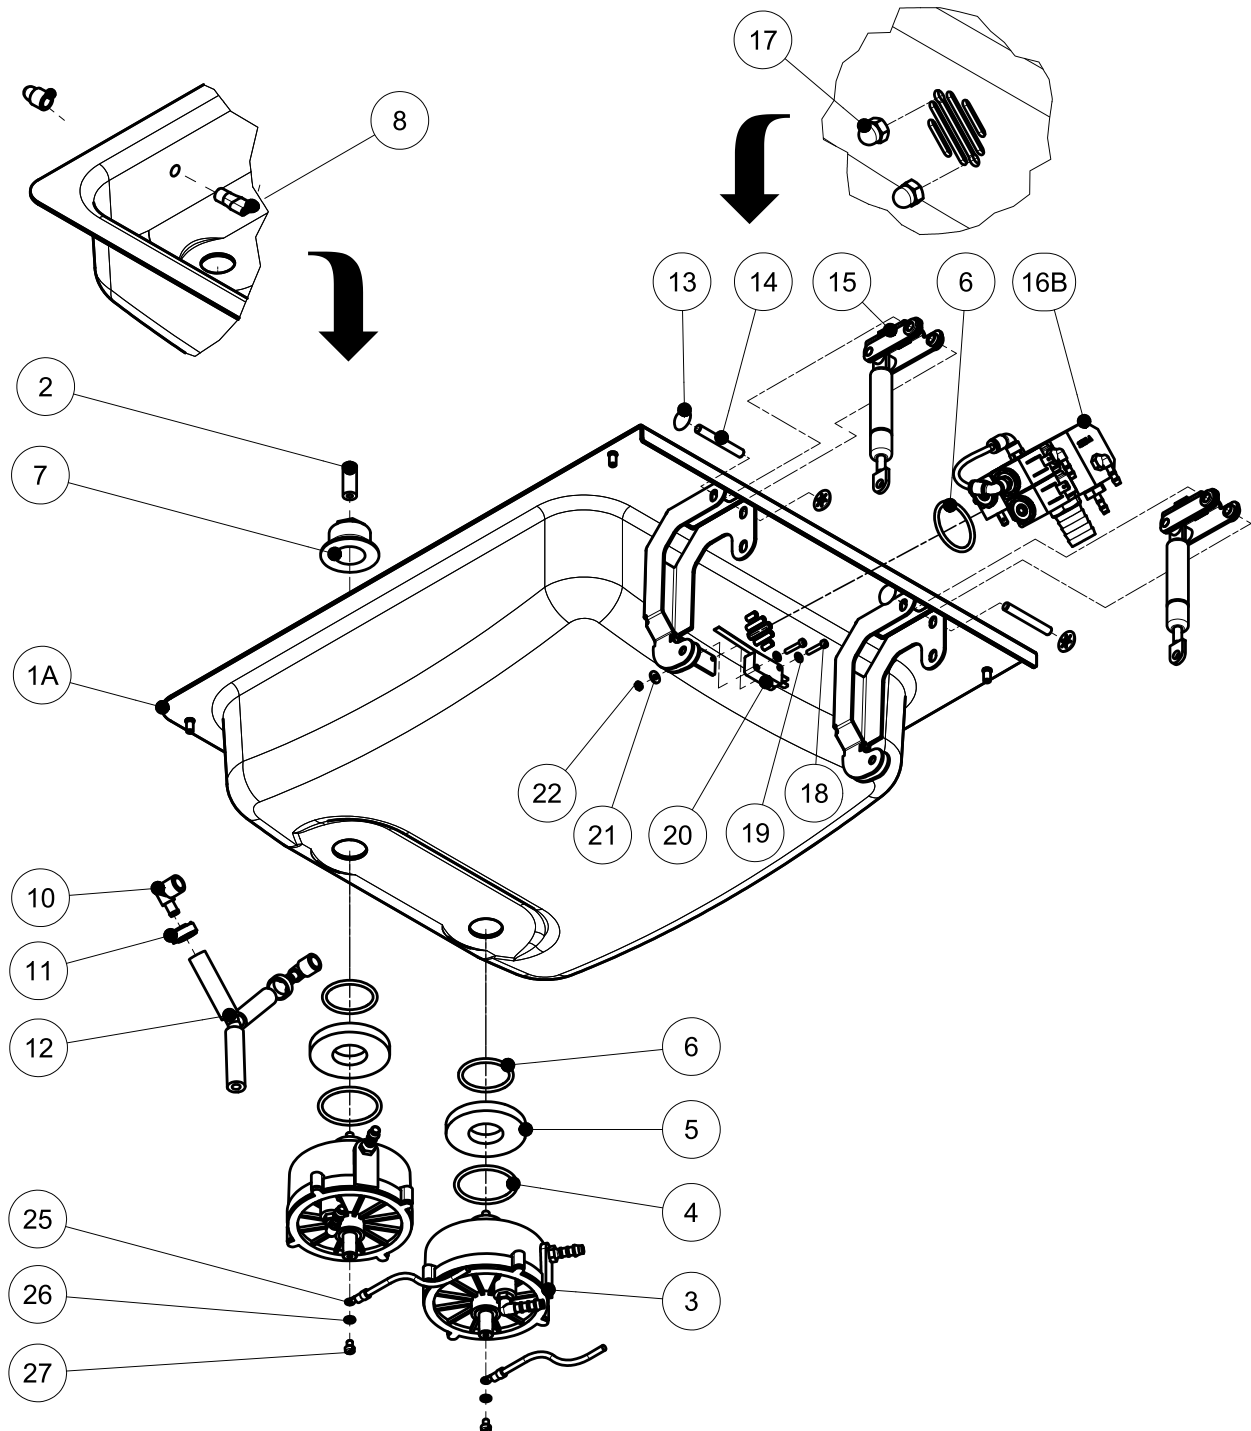

Parts Breakdown

Model VP-NL-3016-SN 59011

Overall

Parts Breakdown

Model VP-NL-3016-SN 59011

Vacuum Chamber

Parts Breakdown

Model VP-NL-3016-SN 59011

Lid

Parts Breakdown

Model VP-NL-3016-SN 59011

Hinge

Parts Breakdown

Model VP-NL-3016-SN 59011

Air Valve

Parts Breakdown

Model *VP-NL-3016-SN* 59011

Transformer

Parts Breakdown

Model VP-NL-3016-SN 59011

Control Panel

Parts Breakdown

Model VP-NL-3016-SN 59011

Overall