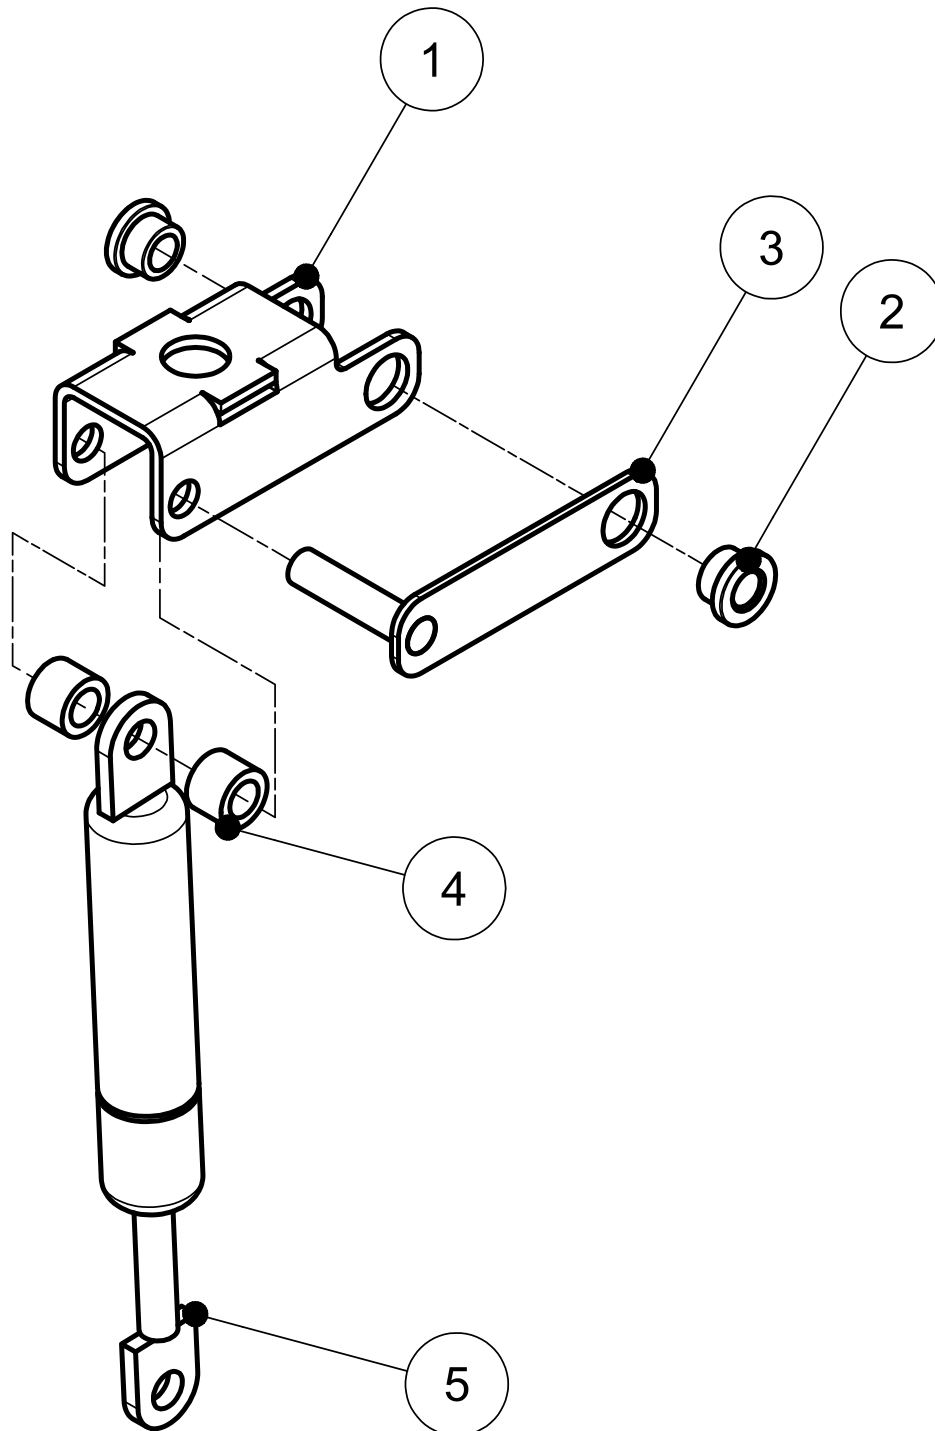

Parts Breakdown

Model VP-NL-3016-SN 59011

Overall

Parts Breakdown

Model VP-NL-3016-SN 59011

Vacuum Chamber

Parts Breakdown

Model VP-NL-3016-SN 59011

Lid

Parts Breakdown

Model VP-NL-3016-SN 59011

Hinge

Parts Breakdown

Model VP-NL-3016-SN 59011

Air Valve

Parts Breakdown

Model *VP-NL-3016-SN* 59011

Transformer

Parts Breakdown

Model VP-NL-3016-SN 59011

Control Panel

Parts Breakdown

Model VP-NL-3016-SN 59011

Overall